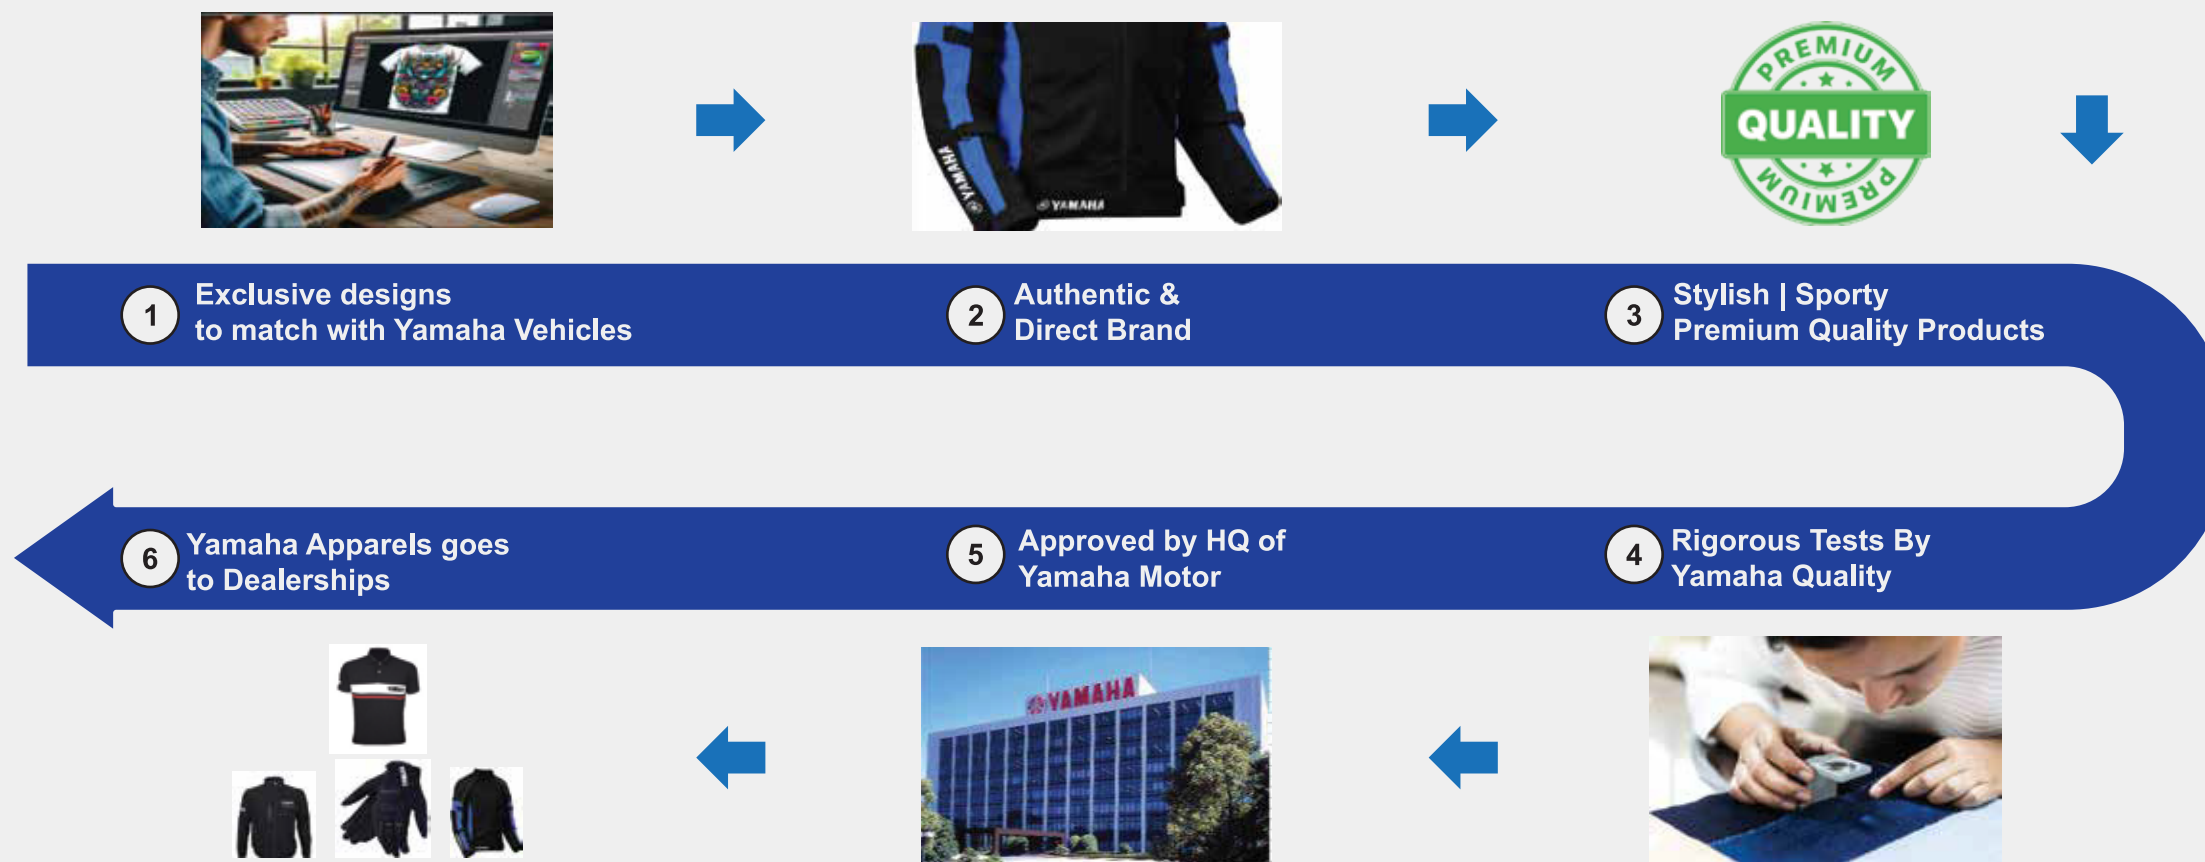

WHAT IS YAMAHA APPARELS?

Yamaha Apparels are specially developed to enhance Yamaha customer riding experience. Looking for protection gear or stylish look, Yamaha Apparels could be your first choice, matching Yamaha Product philosophy.