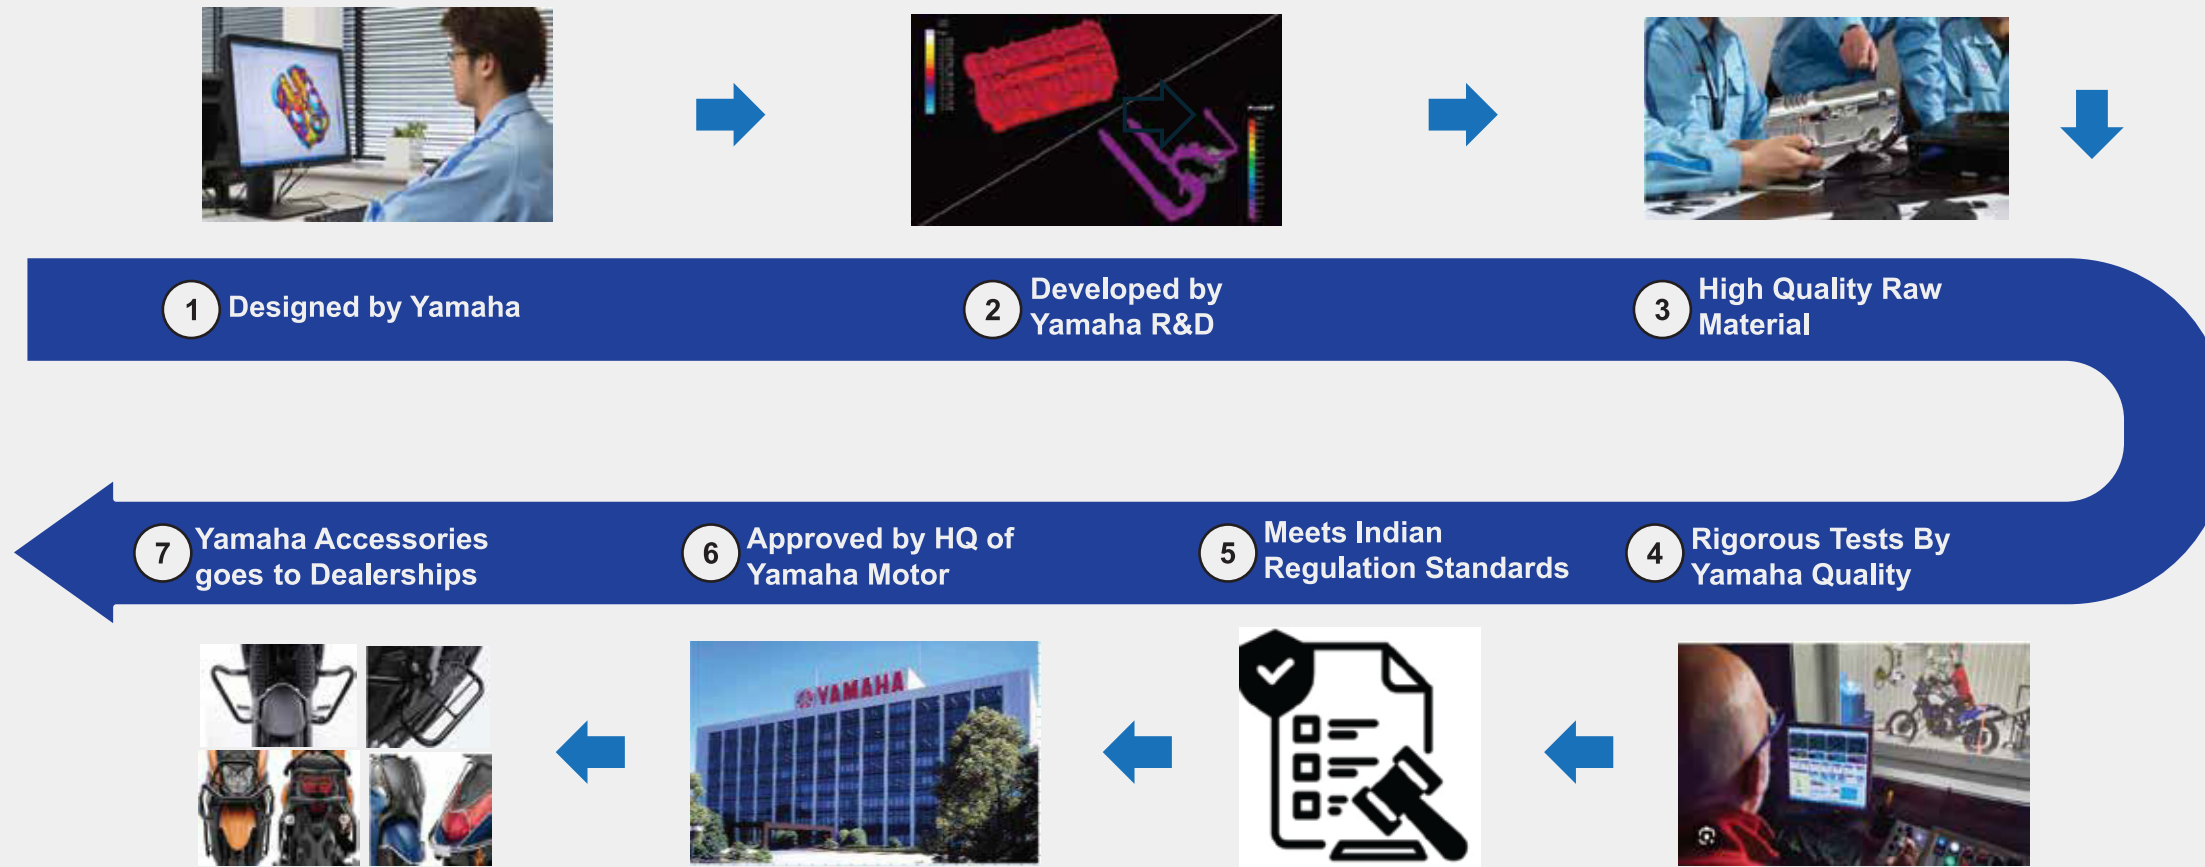

## WHAT IS YAMAHA GENUINE ACCESSORIES?

YAMAHA Genuine Accessories are the obvious choice when maintaining any YAMAHA vehicle, because they are specially designed and developed by YAMAHA, 100% matching with vehicle dimension.